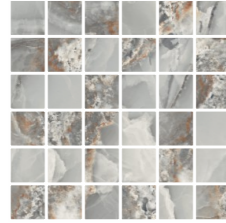

30x30 12"x12" Rett.
Square 5x5
Topaz Grey