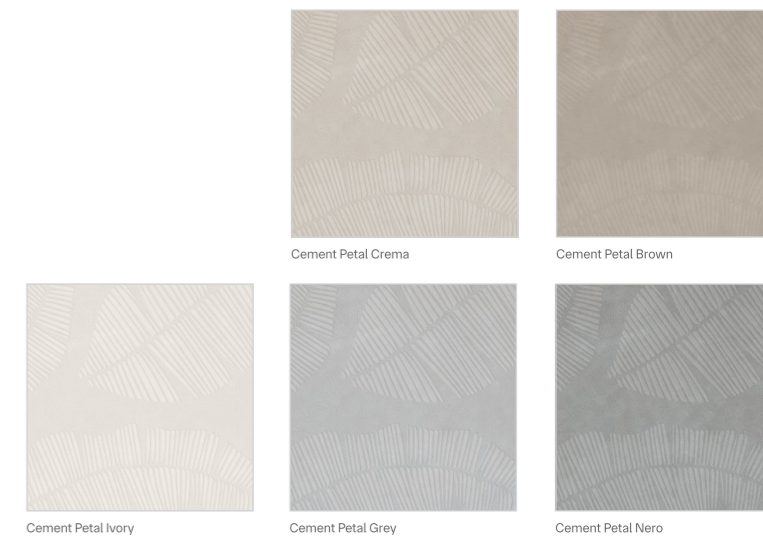

Multi Decor 3D

Multi Decor is where art meets architecture. This collection is a curated blend of decorative designs that stand out through their intricate detailing and dimensional surface. Featuring 3D structures with a soft matte finish, it's built to bring personality and creativity into your interiors. Each piece is like a sculptural artwork that turns surfaces into storytelling elements.

From geometric elegance to floral flourishes, Multi Decor offers a wide palette of visual styles to choose from. Its depth adds shadow play and creates a dynamic look from different angles and lighting. The matte texture balances the bold patterns, making them easy to pair with minimalist or maximalist settings alike.

Whether used as accent walls in living rooms, feature backsplashes in kitchens, or vibrant panels in hospitality projects, Multi Decor delivers versatility with flair. For designers who love to make bold yet tasteful choices, this collection offers endless possibilities to craft visually rich and engaging environments.