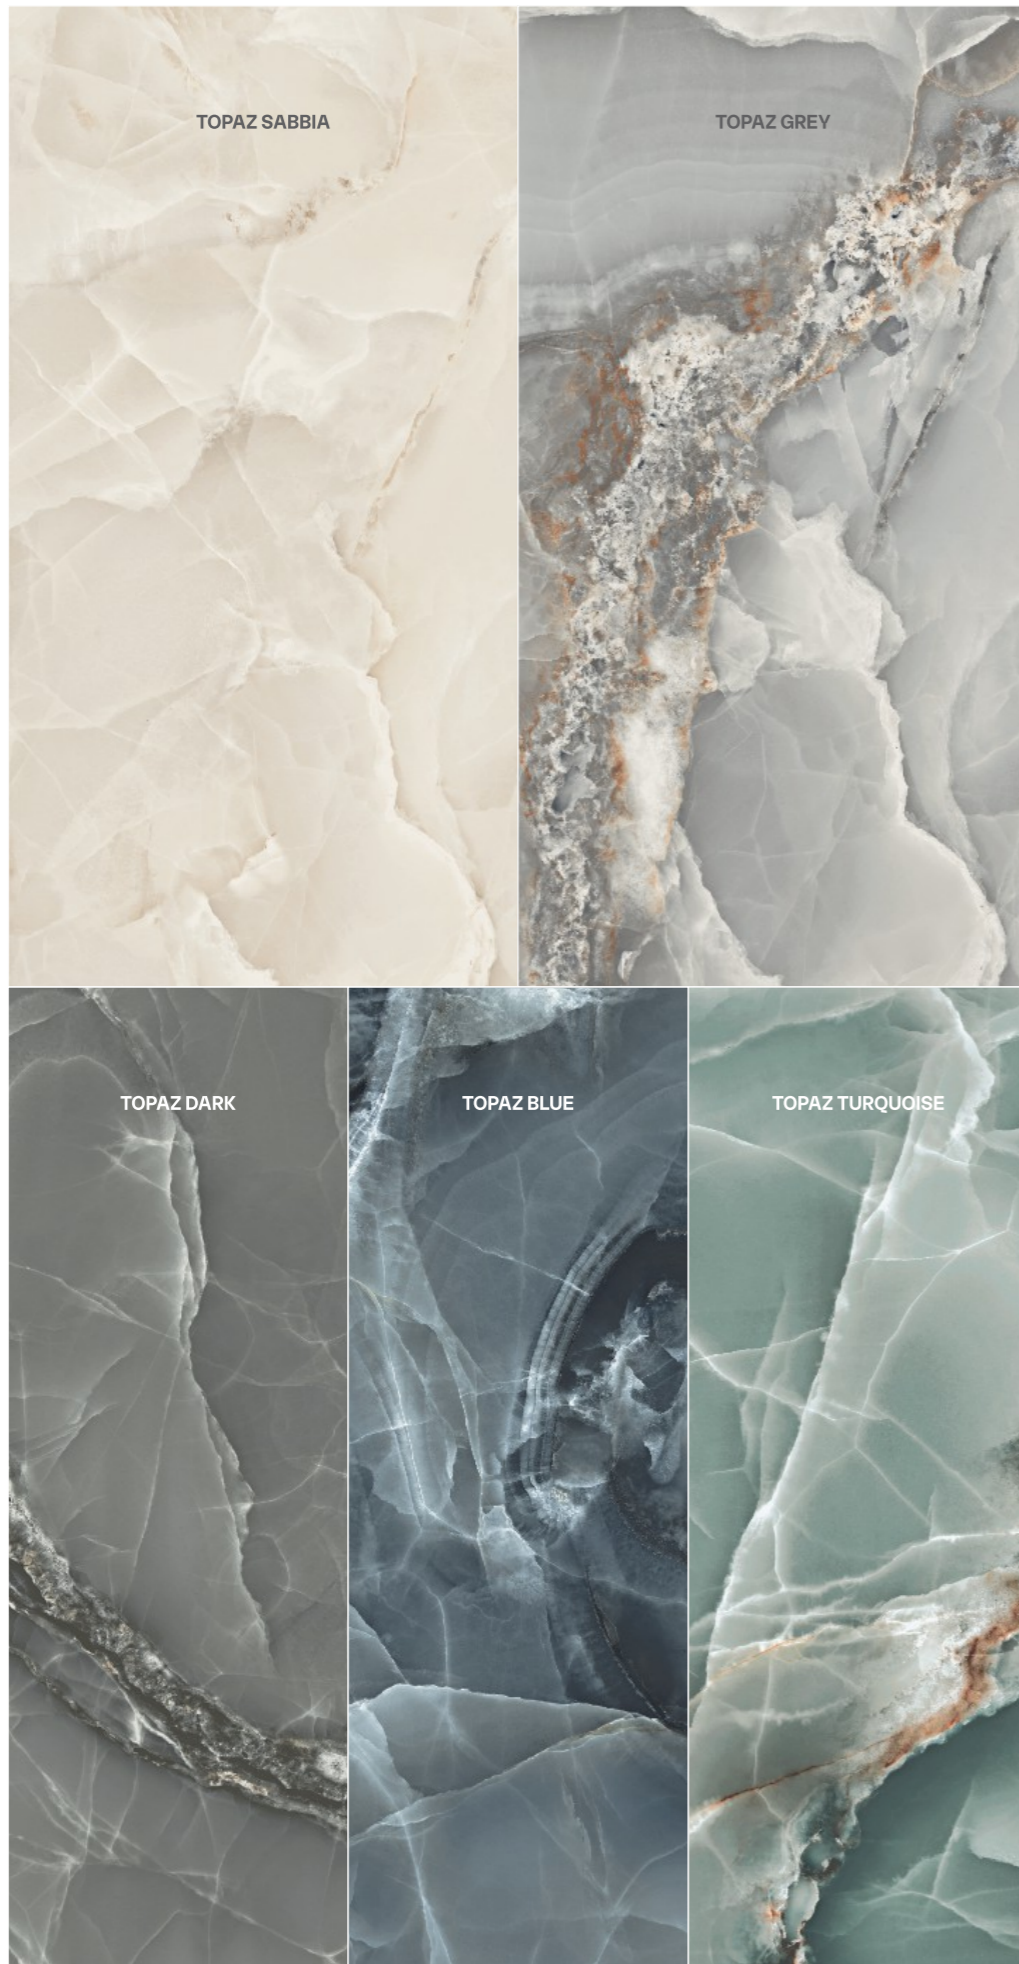

- Natural Feel
- Lustrous
- Rectified
- Moderate Variation
- Frost Proof
- Digital Technology
- Thickness

Sizes & Formats