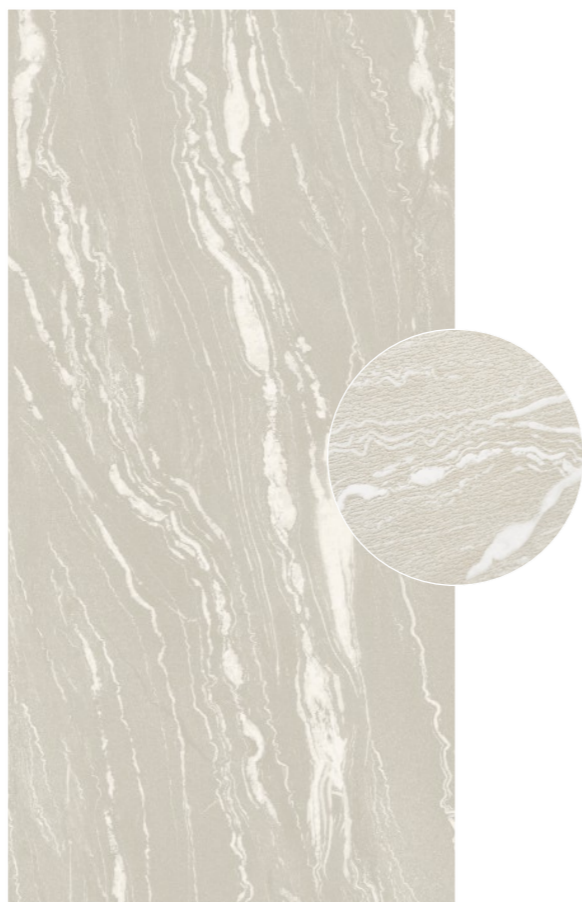

STONE VEINS ORO

STONE VEINS WHITE

STONE VEINS NERO

STONE VEINS CREMA

Transform your space with stylish, durable decor flooring tiles for a timeless, elegant look.

- 
Multi Dimensional 3D
- 
Rectified
- 
Moderate Variation
- 
Frost Proof
- 
Digital Technology
- 
Thickness