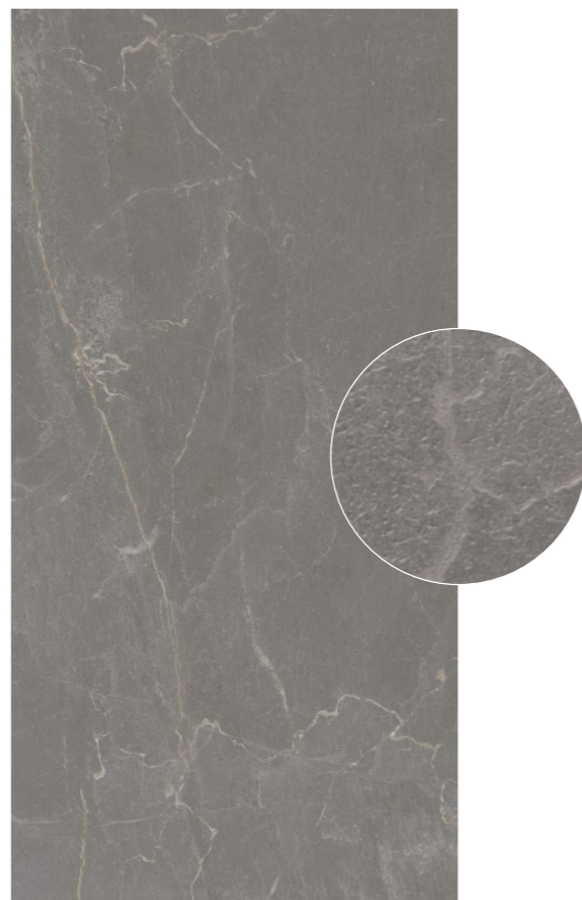

DRAPE IVORY