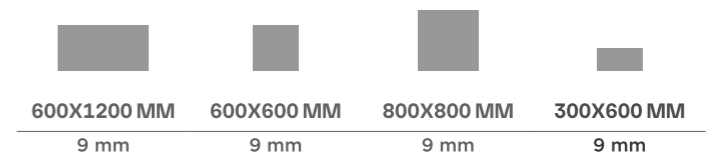

STUDIO

STUDIO

- 
Rectified
- 
Moderate
Variation
- 
Frost
Proof
- 
Digital
Technology
- 
Thickness

Sizes & Formats

	600X1200 MM 9 mm	600X600 MM 9 mm	800X800 MM 9 mm	300X600 MM 9 mm
	Polished	Polished	Polished	Polished
 Statuario Lasas	☑	☑	☑	☑
 Statuario Athens	☑	☑	☑	☑
 Calacatta Light	☑	☑	☑	☑
 Super Statuario White	☑	☑	☑	☑
 Cassini Azul	☑	☑	☑	☑
 Calacatta Lincoln	☑	☑	☑	☑
 Italian Statuario Marble	☑	☑	☑	☑
 Smoke Carrara Blanco	☑	☑	☑	☑
PCS/BOX	2	4	3	6
MQ/BOX	1,44	1,44	1,92	1,08
KG/BOX	28	27	40	20
BOX/PALLET	32	40	32	48
MQ/PALLET	46.08	57.6	61.44	51.84
KG/PALLET	896	1080	1280	960