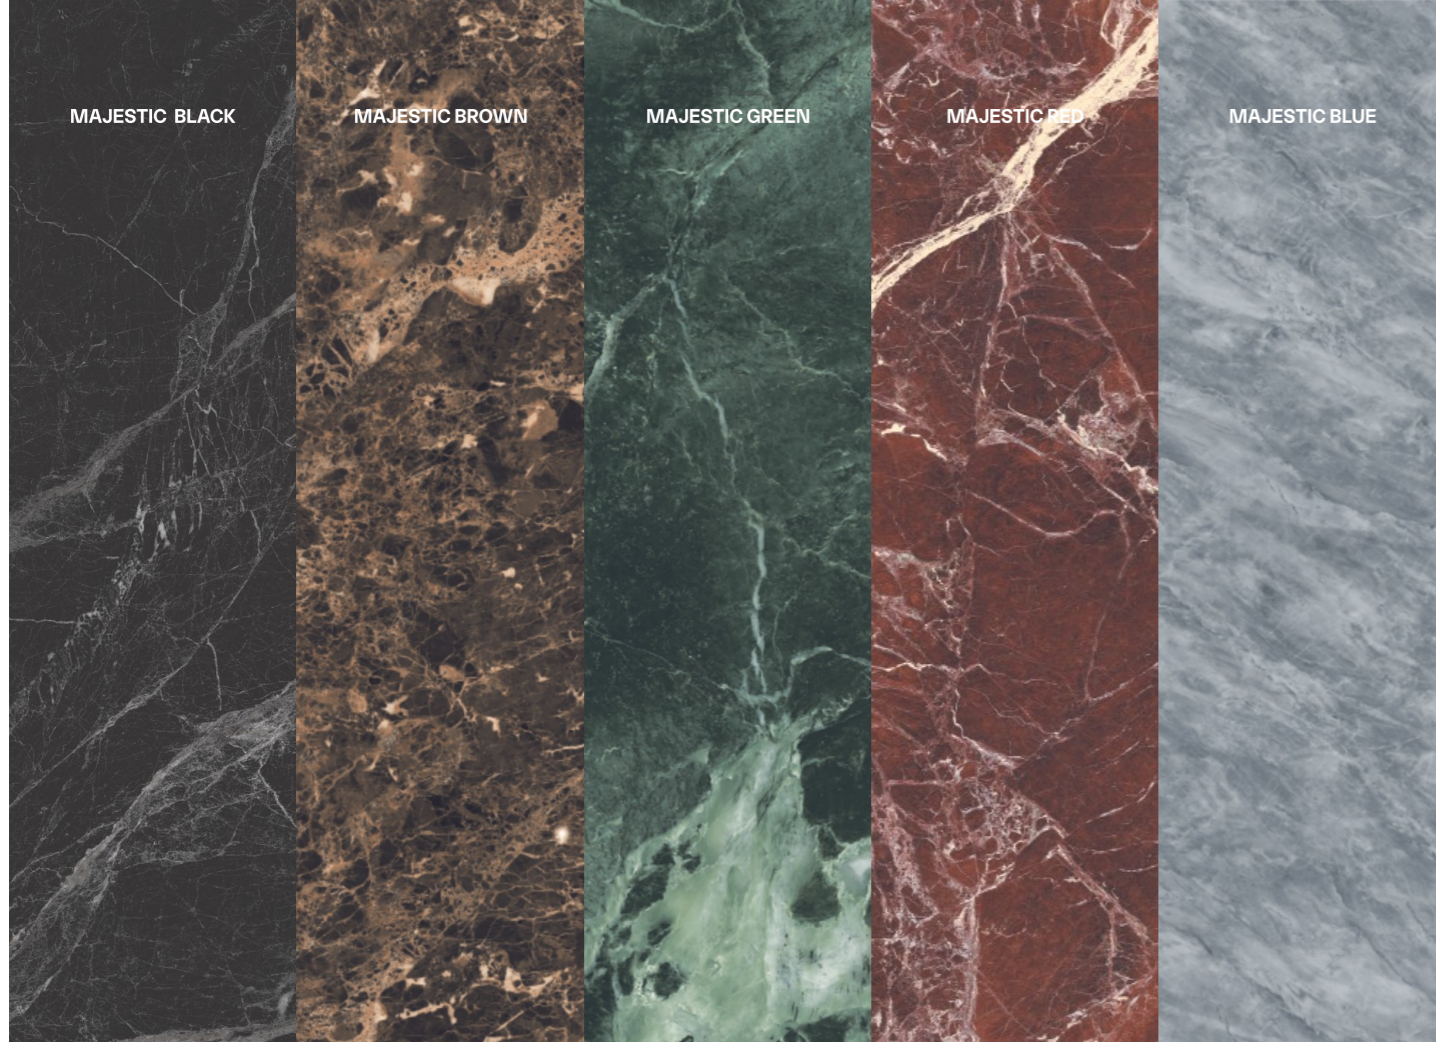

- Natural Feel
- Lustrous
- Rectified
- Moderate Variation
- Frost Proof
- Digital Technology
- Thickness