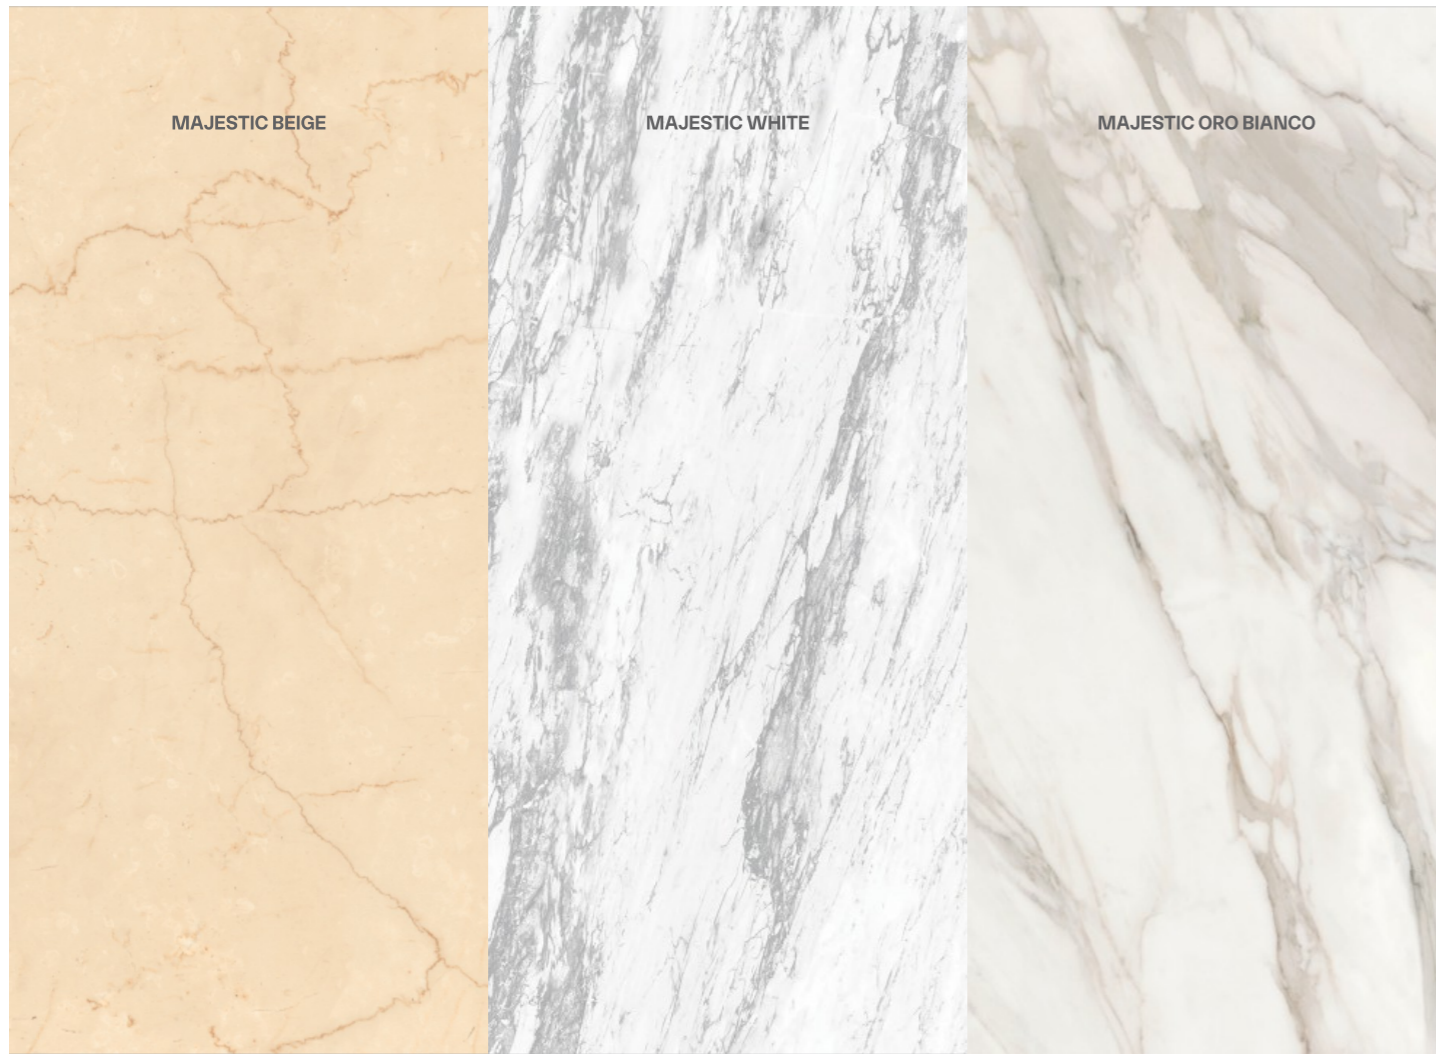

- Natural Feel
- Lustrous
- Rectified
- Moderate Variation
- Frost Proof
- Digital Technology
- Thickness