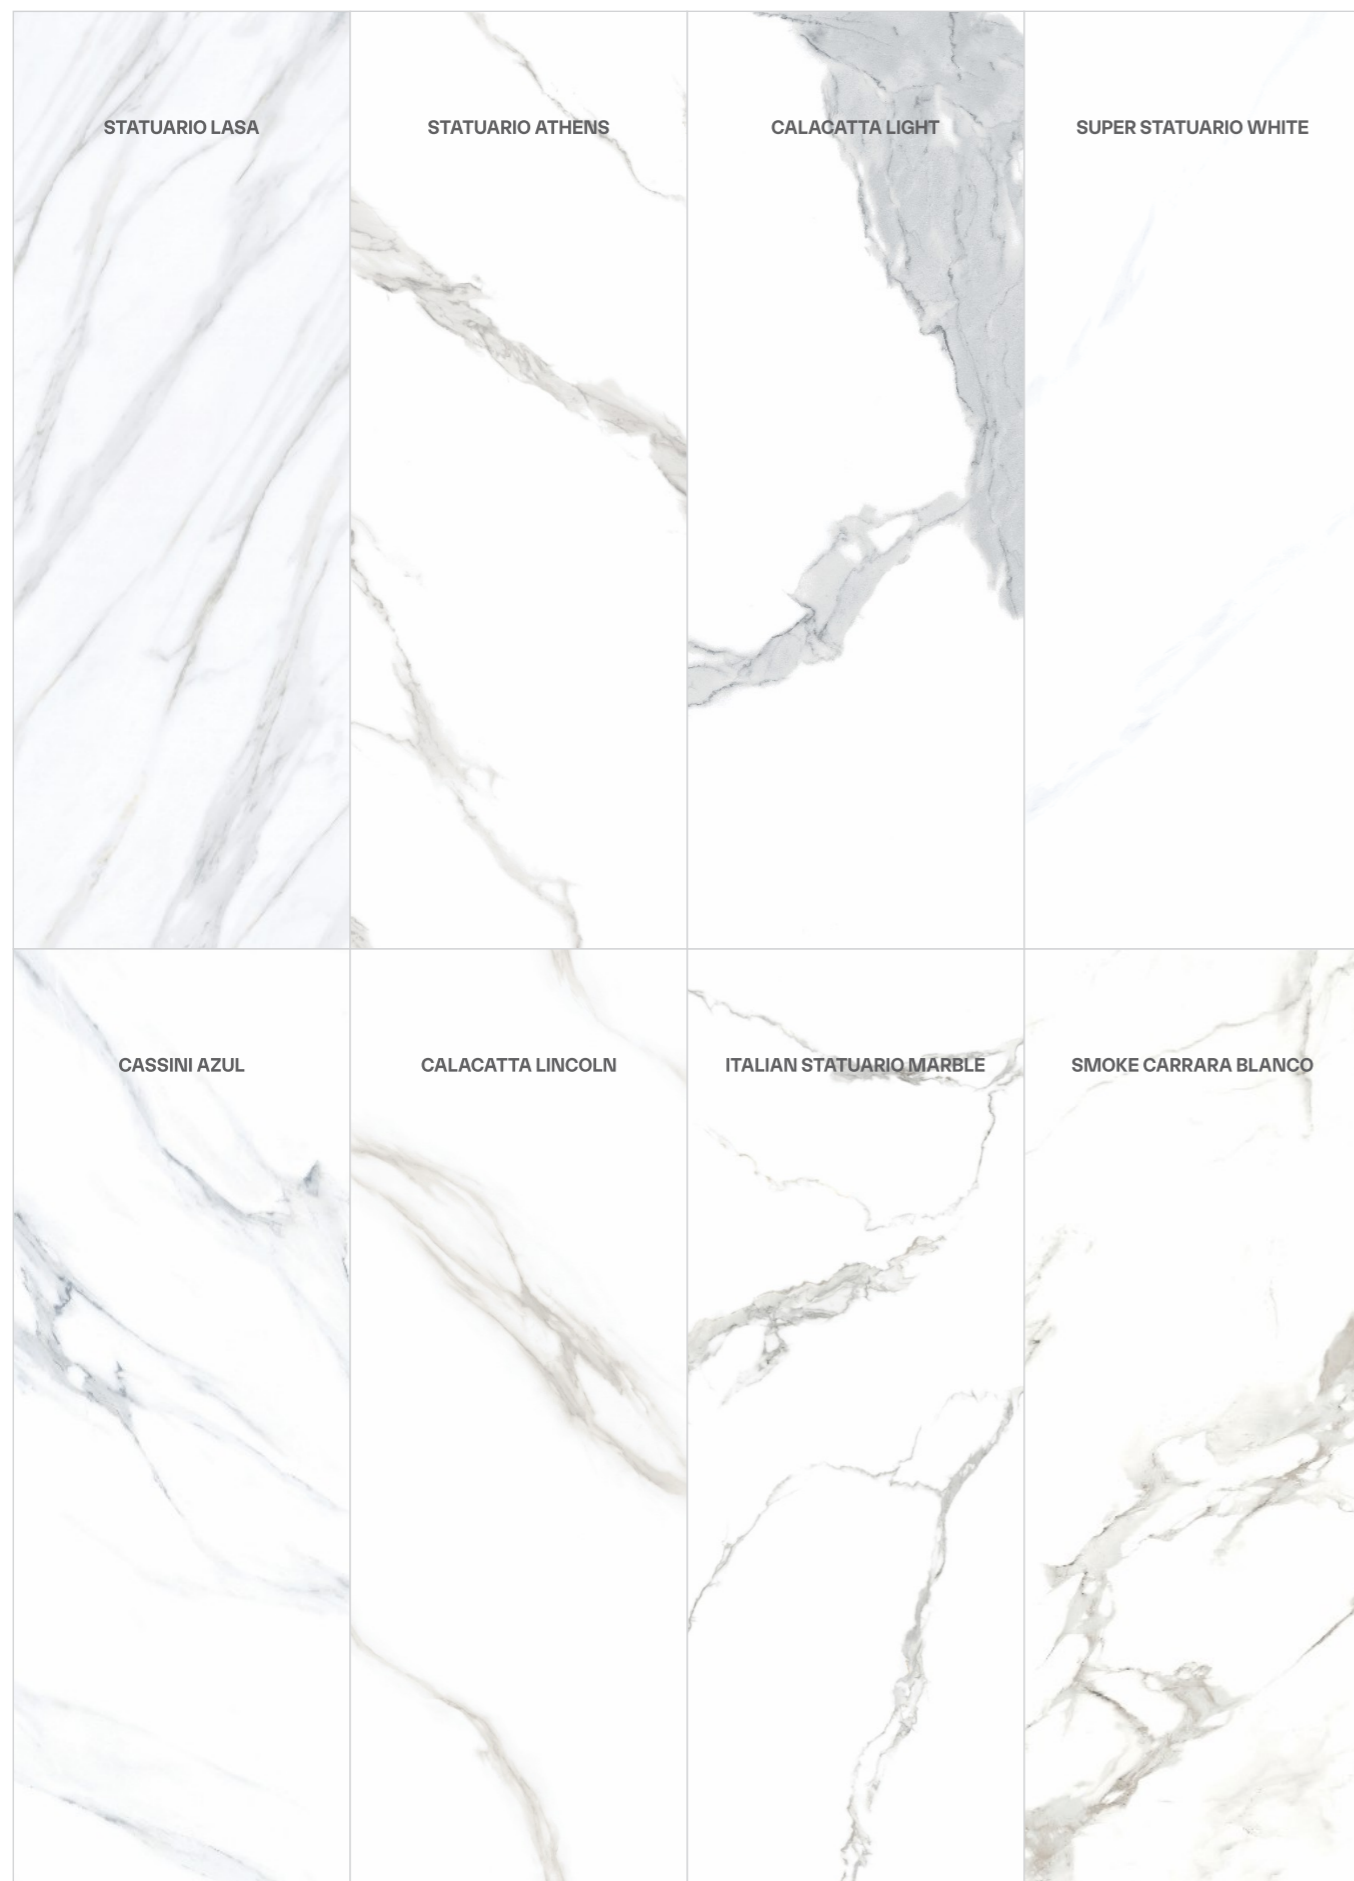

- Rectified
- Moderate
  Variation
- Frost
  Proof
- Digital
  Technology
- Thickness

Sizes & Formats