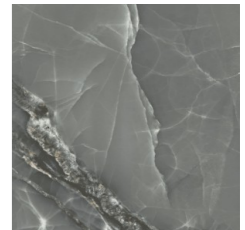

ROSEWOOD BEIGE

ROSEWOOD PINE

Transform your space with stylish, durable decor flooring tiles for a timeless, elegant look.

Floor : Rosewood Pine /60x120

Topaz

Topaz Sabbia

Topaz Grey

Topaz Dark